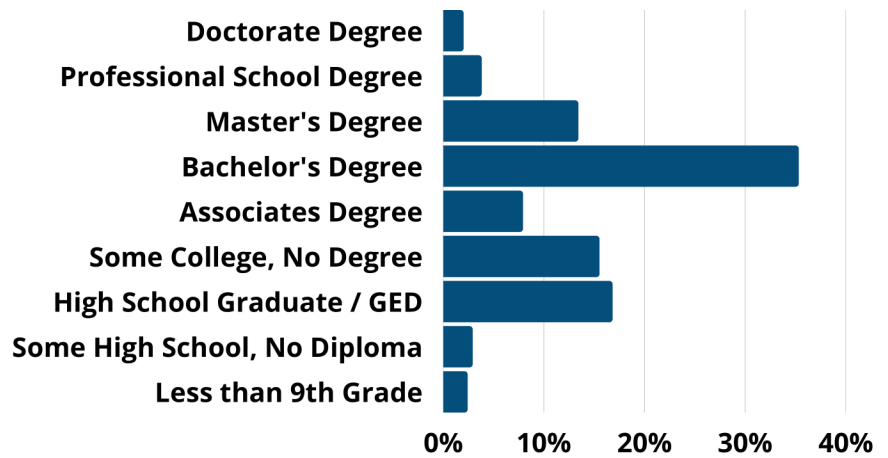

MURPHY, TEXAS

DFW'S BEST KEPT SECRET

HOUSEHOLD INCOME

MEDIAN: \$144,284
AVERAGE: \$178,722

MEDIAN AGE: 35.88 | AVERAGE AGE: 35.20

21,219 | 2022 EST. POP

WHITE | 9,953

ASIAN | 6,407

BLACK | 2,121

HISPANIC | 1,719

TWO + | 867

OTHER | 152

EDUCATION ACHIEVEMENTS

RETAIL SALES

RTA POTENTIAL: \$3,466,835,473
EST. ACTUAL: \$259,576,287
TOTAL RETAIL LEAKAGE: \$3,207,259,186

AVERAGE HOME VALUE