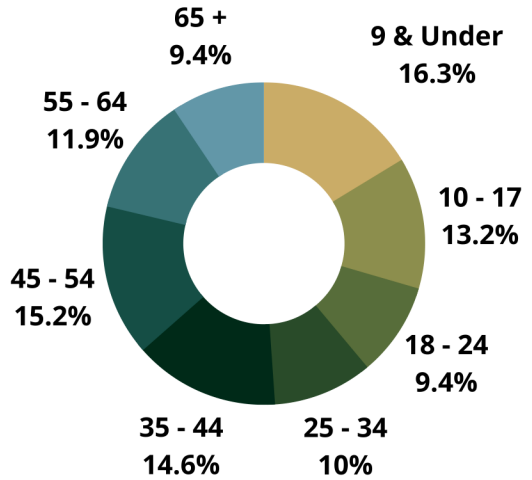

MURPHY, TEXAS

DFW'S BEST KEPT SECRET

HOUSEHOLD INCOME

MEDIAN: \$144,284
AVERAGE: \$178,722

MEDIAN AGE: 35.88 | AVERAGE AGE: 35.20

21,219 | 2022 EST. POP

WHITE | 9,953

ASIAN | 6,407

BLACK | 2,121

HISPANIC | 1,719

TWO + | 867

OTHER | 152

EDUCATION ACHIEVEMENTS

RETAIL SALES

RTA POTENTIAL: \$3,466,835,473
EST. ACTUAL: \$259,576,287
TOTAL RETAIL LEAKAGE: \$3,207,259,186

AVERAGE HOME VALUE